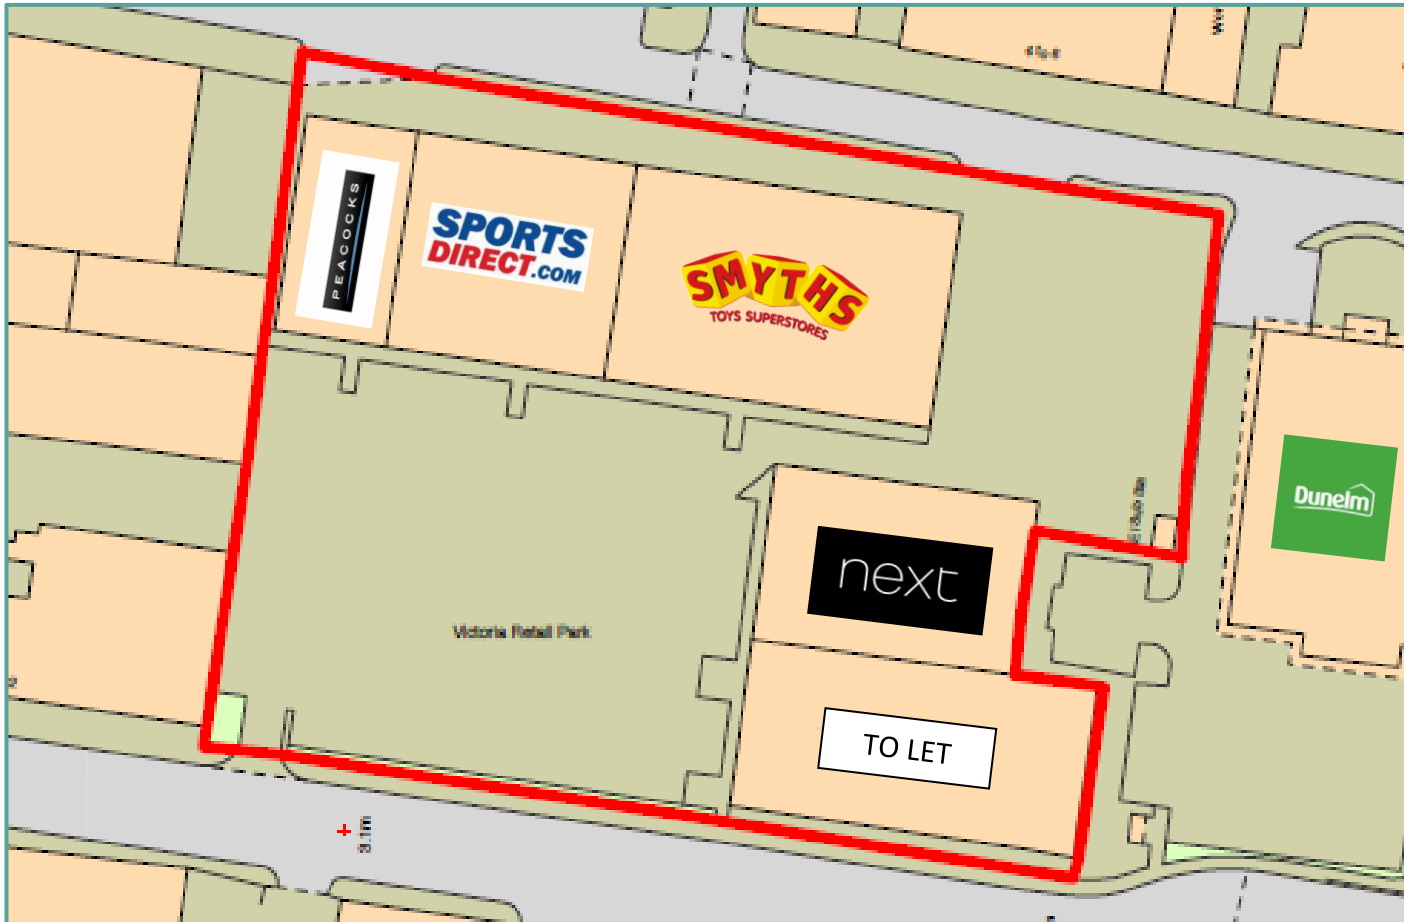

Victoria Retail Park, Grimsby, DN31 1GB

Unit	Tenant	Area sq ft
Unit A	Peacocks	5,056
Unit B	Sports Direct	10,105
Unit C	Smyths Toys	15,135
Unit D1	Next	8,519
Unit D2	TO LET	12,089
Total		50,904

For further details